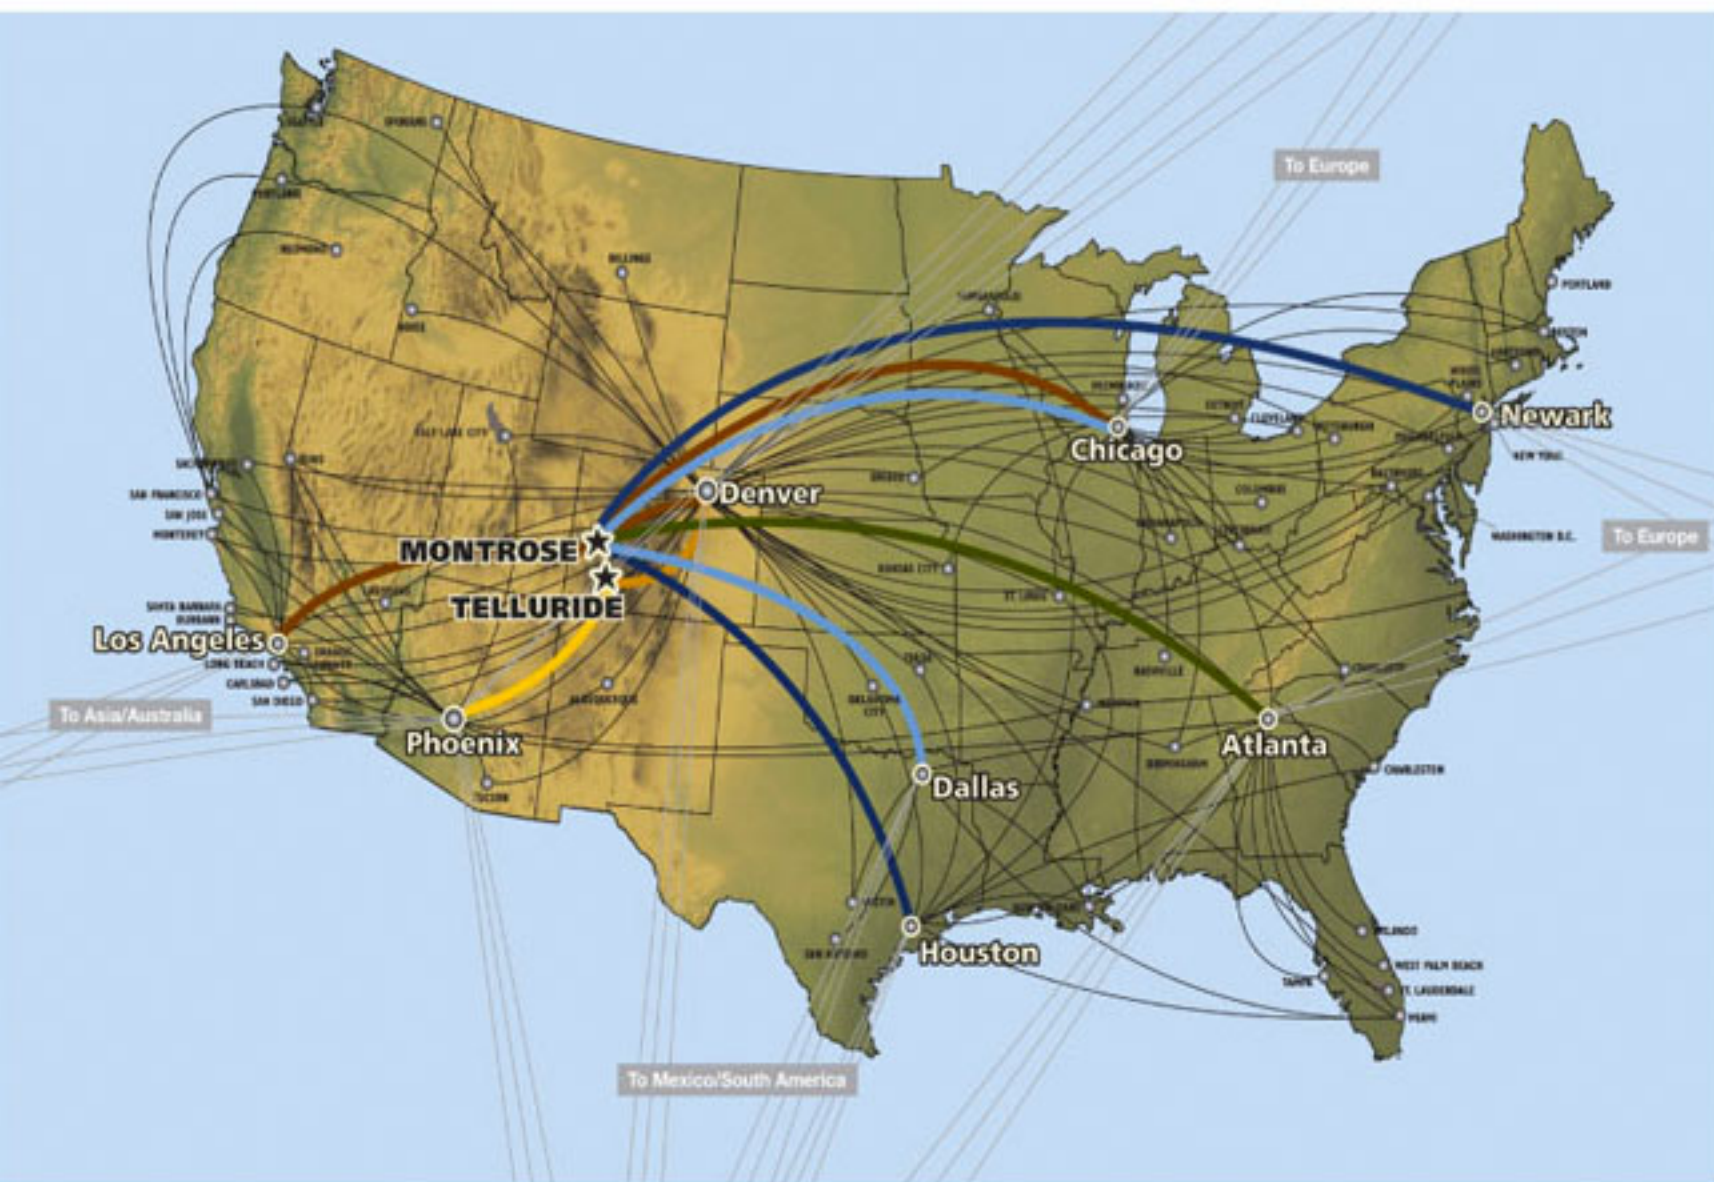

Carrier	From	To	Frequency	Seats/Type/
American Eagle	Dallas/Ft Worth (DFW)	Montrose (MTJ)	Monday-Friday	70/Jet
American Airlines	Dallas/Ft Worth (DFW)	Montrose (MTJ)	Saturday-Sunday	140/Jet
American Airlines	Chicago (ORD)	Montrose (MTJ)	Saturday	65/Jet
Continental Airlines	Houston (IAH)	Montrose (MTJ)	Daily (2 flights Sat–Peak*)	160/Jet, 124/Jet, 50/Jet
Continental Airlines	Newark (EWR)	Montrose (MTJ)	Saturday (2 flights Sat–Peak*)	114/Jet
Delta Air Lines	Atlanta (ATL)	Montrose (MTJ)	Daily	142/Jet & 76/Jet
Great Lakes Airlines	Denver (DEN)	Telluride (TEX)	3 Flights Daily	19/Turboprop
United Express	Chicago (ORD)	Montrose (MTJ)	Daily (2 flights Sat–Peak*)	66/Jet
United Express	Los Angeles (LAX)	Montrose (MTJ)	Saturday/Sunday	66/Jet & 50/Jet
United Express	Denver (DEN)	Montrose (MTJ)	4 Flights Daily	37/Turboprop
United Airlines	Denver (DEN)	Montrose (MTJ)	Saturday	120/Jet
US Airways Express	Phoenix (PHX)	Telluride (TEX)	2 Flights Daily	37/Turboprop

Non-stop jet service operates 12/13/10 to 4/8/11 for most flights.

* Peak times: 12/19/10-1/2/2011 2/11/2011-4/3/2011